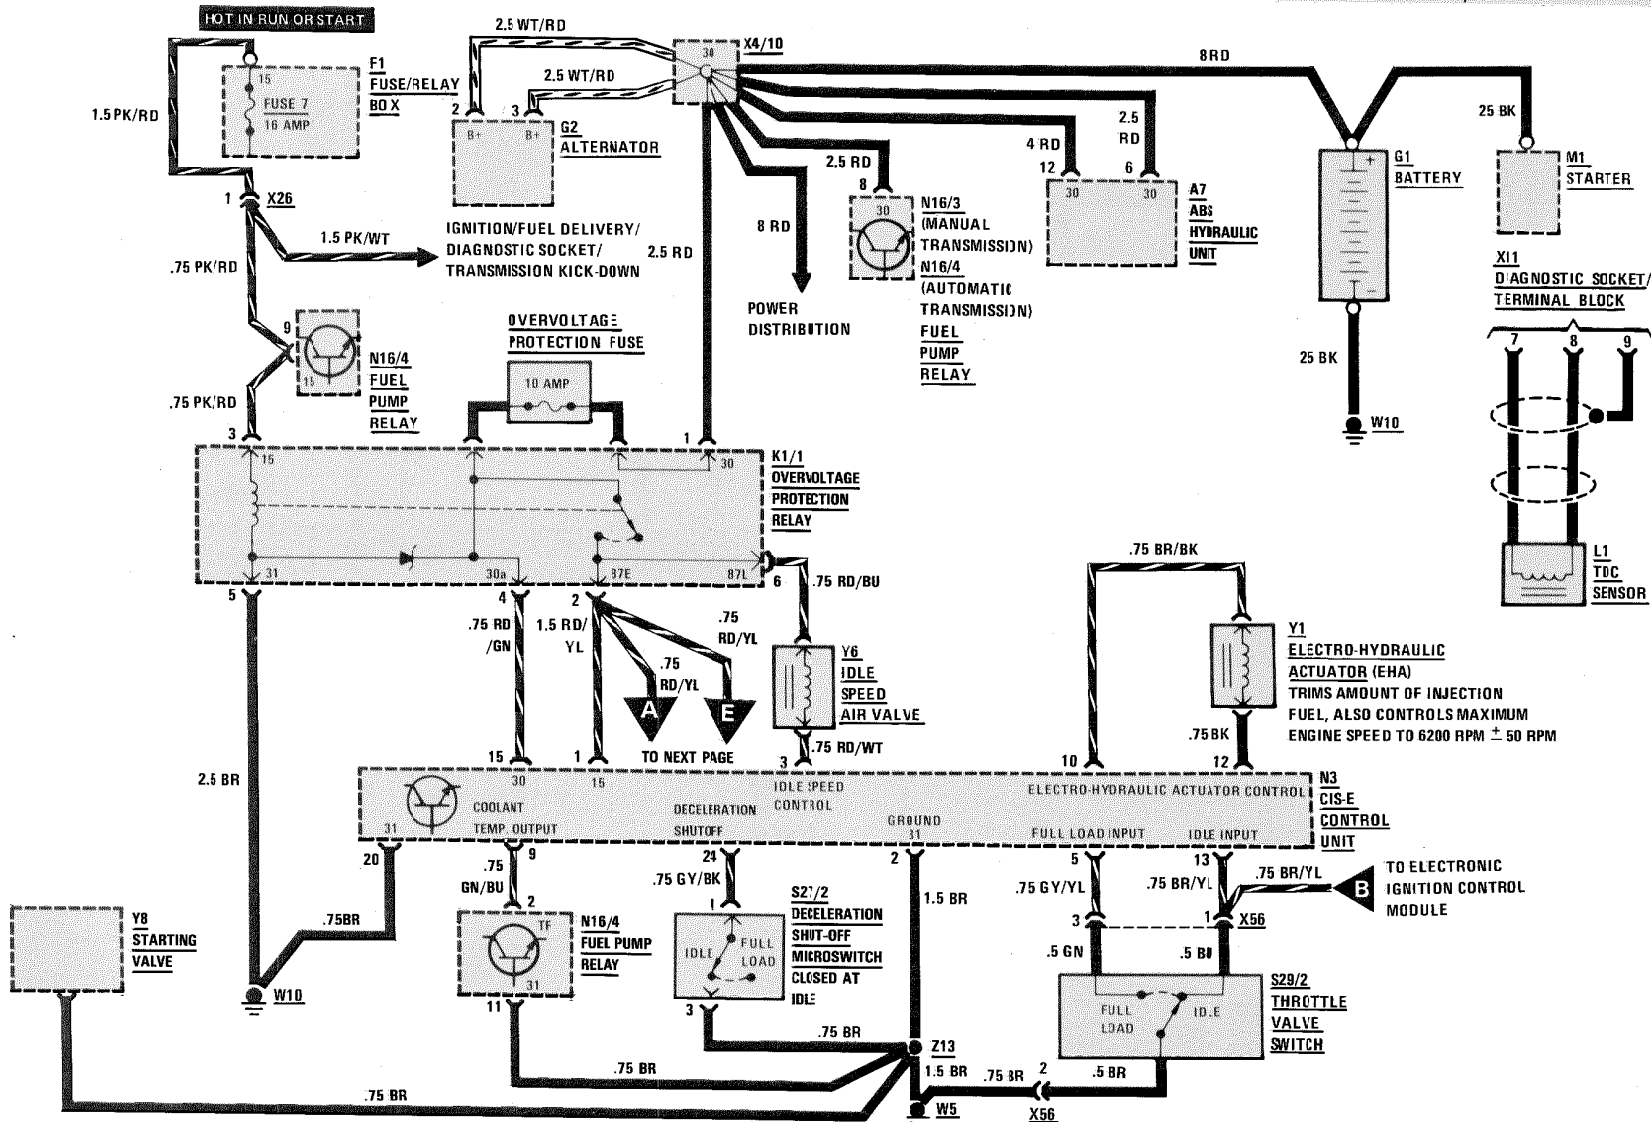

ELECTRONIC ENGINE CONTROLS/DIAGNOSTIC SOCKET

MY 1988-1989

GASOLINE/CALIFORNIA

REVISIONS: