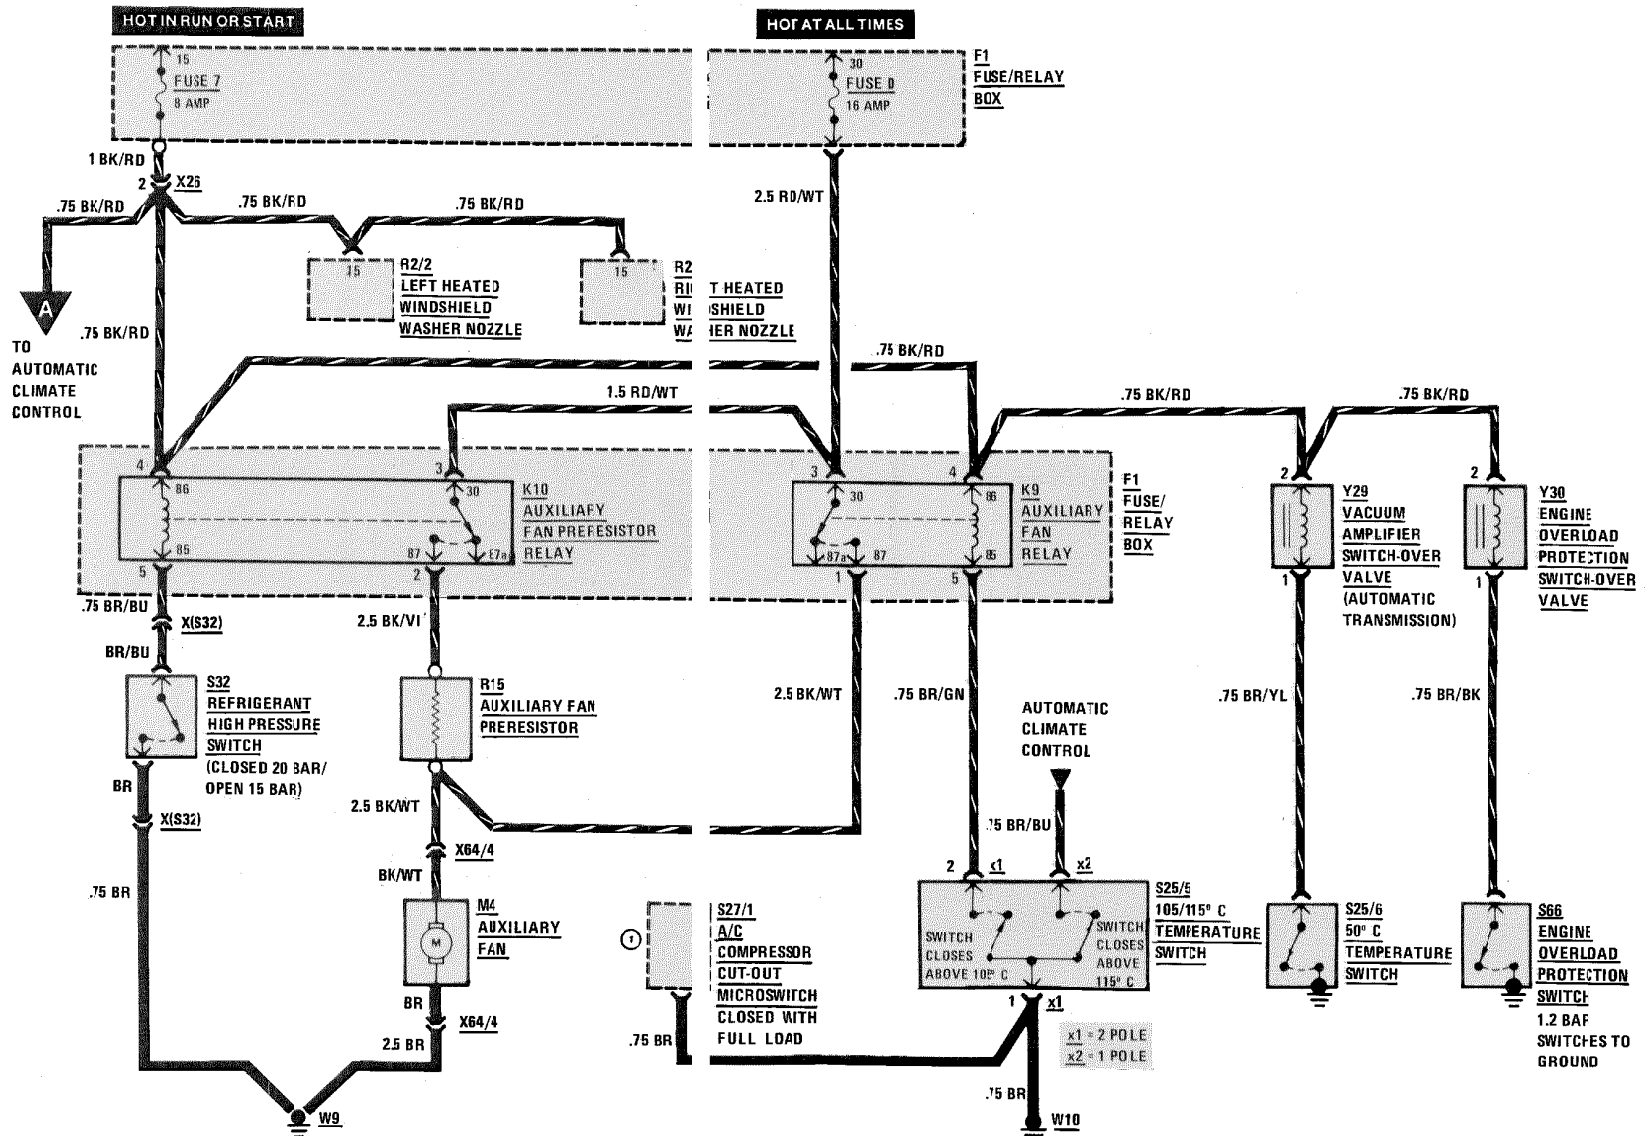

# AUXILIARY FAN ENGINE OVERLOAD PROTECTION

MY 1987 DIESEL

REVISIONS: ① MODEL YEAR 1986 ONLY

121

124.133/193

1/87